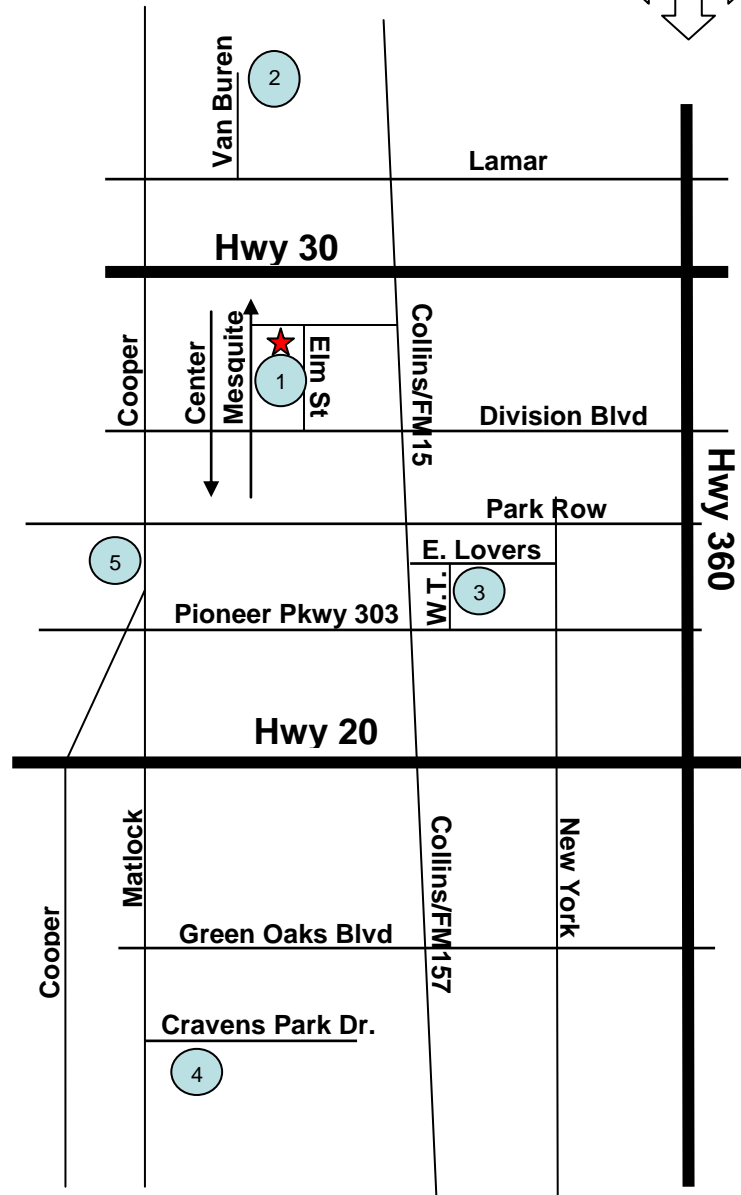

608 N Elm St
Arlington, TX 76011
(817) 275-6551
Bus routes from Speer, Web, Wimbish and
Metro Charter Elementary Schools

2. ROQUEMORE BRANCH

2001 Van Buren
Arlington, TX 76011
817-504-2787
Located in Roquemore Elementary School

3. EAST BRANCH (AKA "Southeast")

2011 Wynn Terrace
Arlington, TX 76010
(817) 460-5088
Bus routes from Johns, Morton, Rankin,
Hutcheson & Sam Houston Schools

4. KROMER BRANCH

Located next to Cravens Park
200 E. Cravens Park Dr.
Arlington, TX 76018
(817) 557-4553
Bus routes from Williams, Davis and Harmon
Elementary Schools- call for more Jr High/High
schools

5. SHADOW BROOK BRANCH

2020 S. Cooper
Arlington, TX 76013
(817)460-8747

Map is not to scale.

The Positive Place For Kids